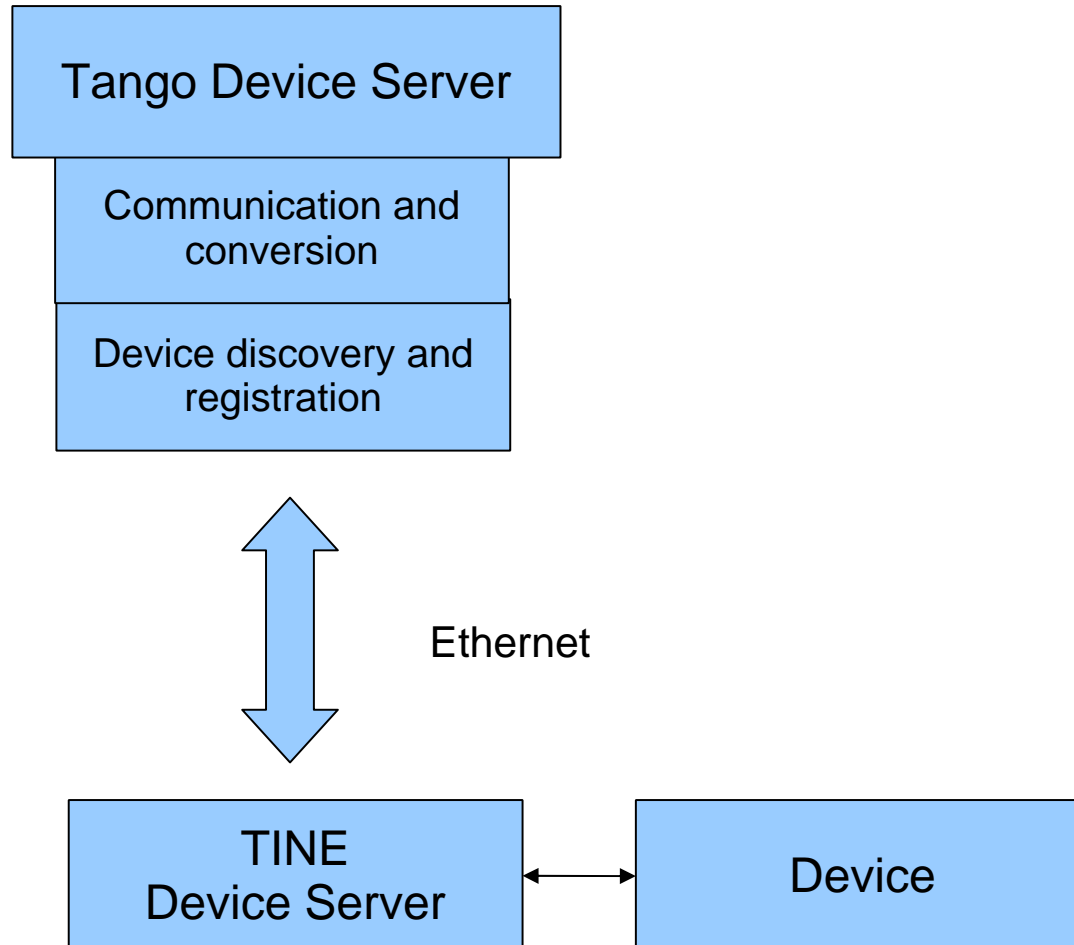

Tango to TINE translator

TINE to Tango translator

Rok Štefanič

rok.stefanic@cosylab.com

Supported in TANGO, we want it under TINE

Tango device server as TINE device server

- Microdiffractometer manufactured by Maatel, France
- Existing device support in TANGO Control System
- Generic TINE Support needed
 - Should work with future changes in the TANGO Device Servers

- TINE device server creation
- Generic approach to handle attributes and commands as TINE properties.
- Support for all TANGO data types

Building blocks of the solution

Mapping of objects to TINE properties

- Properties naming convention
 - Same name as commands and attributes

Supported in TINE, we want it under Tango

TINE device server as Tango device server

- Existing device support in TINE Control System
- Generic Tango Support needed
 - Should work with future changes in the TINE Device Servers

- Tango device server creation and registration of dynamic attributes
- Generic approach to handle properties as Tango attributes.
- Support for all major TINE data types

Building blocks of the solution