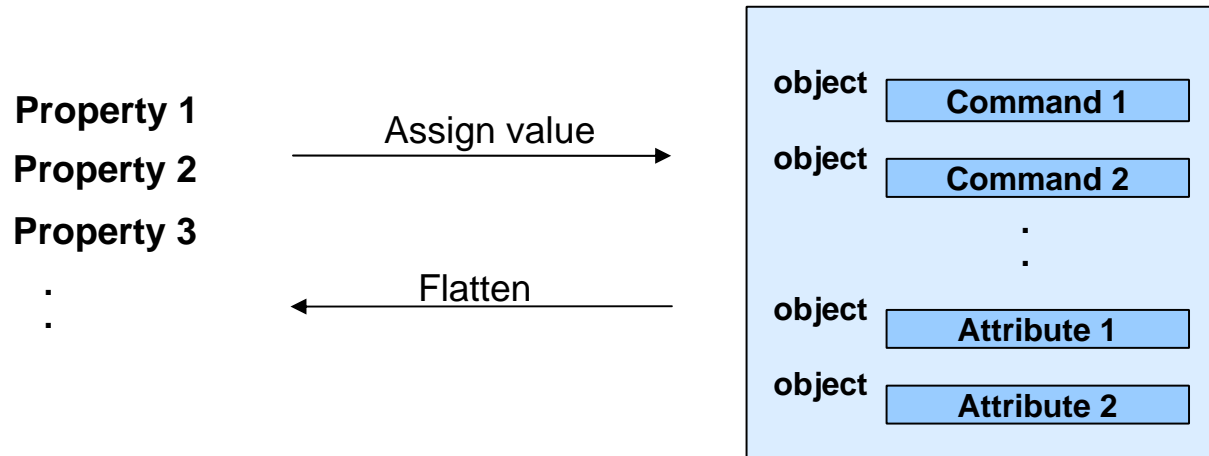

Mapping of properties to Tango objects

- Command and attribute naming convention
  - **Same name as properties**