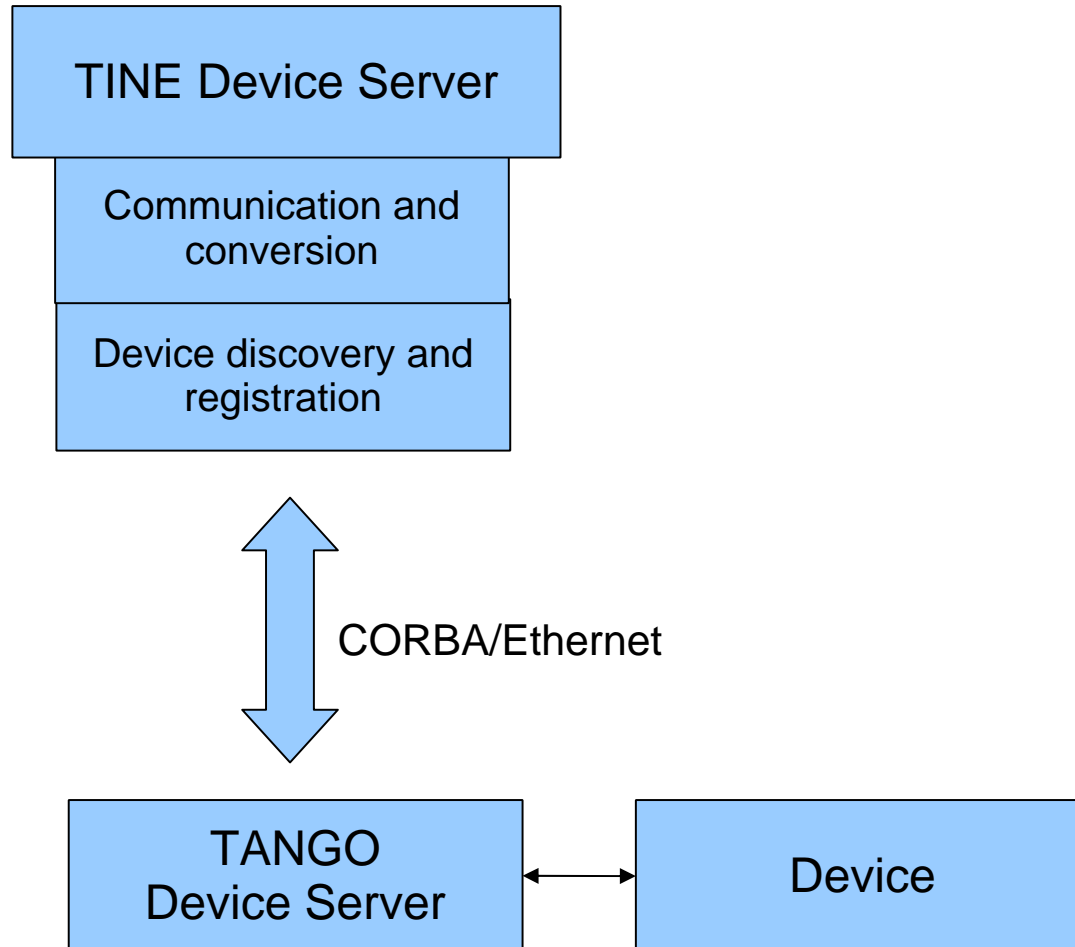

Tango to TINE translator

TINE to Tango translator

Rok Štefanič

rok.stefanic@cosylab.com

Supported in TANGO, we want it under TINE

Tango device server as TINE device server

- Microdiffractometer manufactured by Maatel, France
- Existing device support in TANGO Control System
- Generic TINE Support needed
 - Should work with future changes in the TANGO Device Servers

- TINE device server creation
- Generic approach to handle attributes and commands as TINE properties.
- Support for all TANGO data types

Building blocks of the solution

Mapping of objects to TINE properties

- Properties naming convention
 - Same name as commands and attributes

Supported in TINE, we want it under Tango

TINE device server as Tango device server

- Existing device support in TINE Control System
- Generic Tango Support needed
 - Should work with future changes in the TINE Device Servers

- Tango device server creation and registration of dynamic attributes
- Generic approach to handle properties as Tango attributes.
- Support for all major TINE data types

Building blocks of the solution