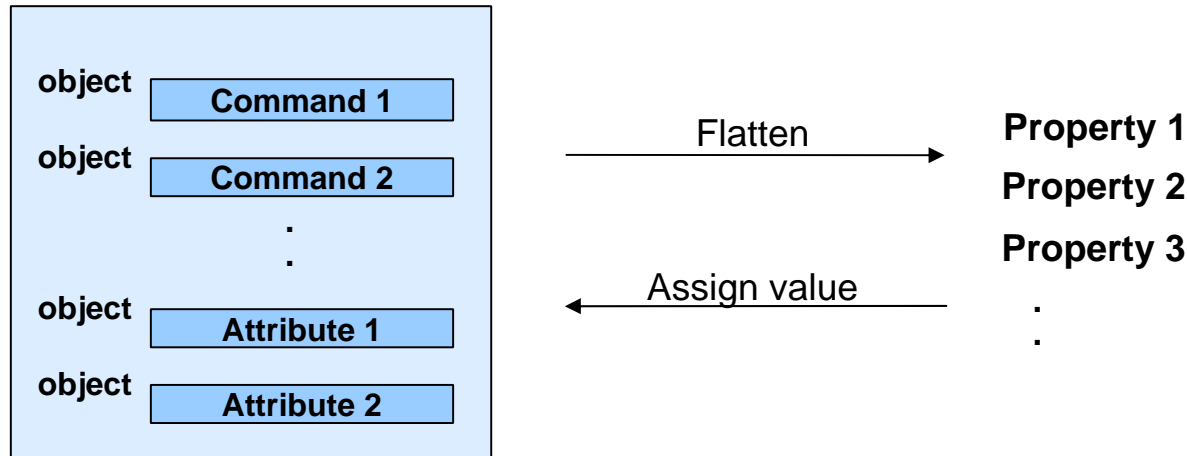

- TINE device server creation
- Generic approach to handle attributes and commands as TINE properties.
- Support for all TANGO data types

Building blocks of the solution

Mapping of objects to TINE properties